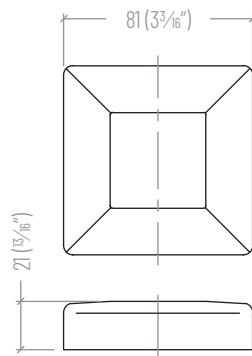

BASE PLATE COVER