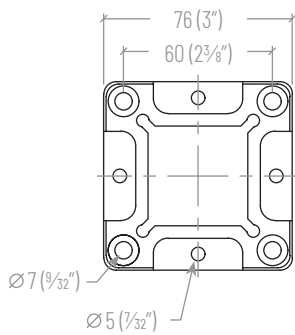

ElitePosts

Euro EAC is excited to introduce our new line of Elite Posts! Fully engineered and designed for modern life, this line is sure to impress. Available in Satin and Black, our Elite Posts can be installed on the front, middle, or back of your step to create an elegant look for your home.

#	PRODUCT CODE	DESCRIPTION
1	SSPE36BPEF	STAIR BOTTOM POST - Front
2	SSPE36BPEM	STAIR BOTTOM POST - Middle
3	SSPE36BPEB	STAIR BOTTOM POST - Back
4	SSPE36STLF	STAIR LINE POST - Front
5	SSPE36STLM	STAIR LINE POST - Middle
6	SSPE36STLB	STAIR LINE POST - Back
7	SSPE36STEF	STAIR END POST - Front
8	SSPE36STEM	STAIR END POST - Middle
9	SSPE36STEB	STAIR END POST - Back
10	SSPE36STBF	STAIR BLANK POST - Front
11	SSPE36STBM	STAIR BLANK POST - Middle
12	SSPE36STBB	STAIR BLANK POST - Back
13	SSPE36LNDE	LANDING END / TURN POST
14	SSPE36LNDL	LANDING LINE POST
15	SSPE36LNDC	LANDING CORNER POST
16	SSPE36LNDB	LANDING BLANK POST

BASE PLATE