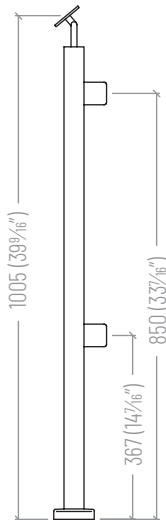

# ElitePosts

**Black (B)**

**Satin (S)**

- Pre-fabricated stainless steel square posts fully engineered for interior residential applications.
- Material is SS304, in both satin and black powder coated.
- Provides placement on the front, middle, and back of the tread for 36" high railings.
- Fully welded tube supports with solid square stem, providing a modern and clean look.
- Fully welded solid cast stainless steel base plates.
- Small square glass clips secured by an M8 x 20 stainless steel fastener included.
- Flat handrail attachment plates and base plate covers also included.
- Suitable for 6-10mm glass.

# Stair Posts

**STAIR BOTTOM - Front**

① SSPE36BPEF

**STAIR LINE - Front**

④ SSPE36STLF

**STAIR END - Front**

⑦ SSPE36STEF

**STAIR BLANK - Front**

⑩ SSPE36STBF

**STAIR BOTTOM - Middle**

② SSPE36BPEM

**STAIR LINE - Middle**

⑤ SSPE36STLM

**STAIR END - Middle**

⑧ SSPE36STEM

**STAIR BLANK - Middle**

⑪ SSPE36STBM

**STAIR BOTTOM - Back**

③ SSPE36BPEB

**STAIR LINE - Back**

⑥ SSPE36STLB

**STAIR END - Back**

⑨ SSPE36STEB

**STAIR BLANK - Back**