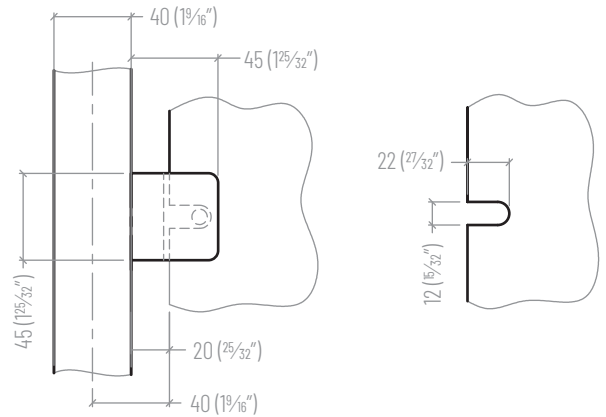

GLASS CLIP

Additional glass clips available #SSGC301XX16S