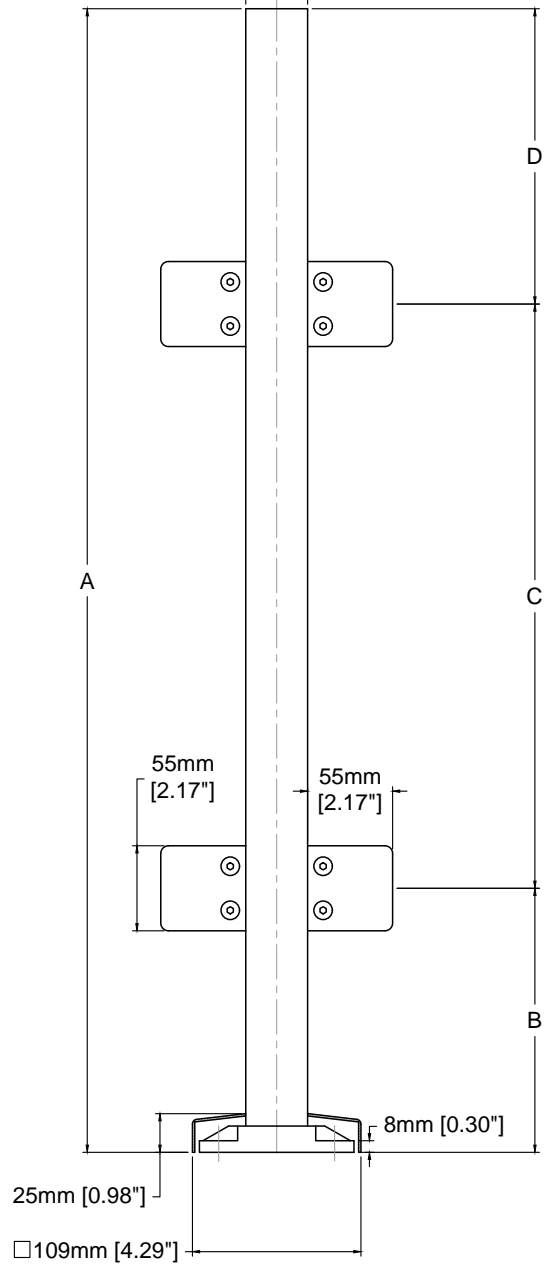

□40x40x2mm
[1.57"x1.57"x0.08"]

POTEAU DE CENTRE

Typical Section

Base Plate

Product Code	A	B	C	D
	mm [in]	mm [in]	mm [in]	mm [in]
SSPSQ40L36L	825 [32.5]	248 [9.8]	323 [12.7]	254 [10.0]
SSPSQ40S40L	927 [36.5]	248 [9.8]	425 [16.7]	254 [10.0]
SSPSQ40L42L	978 [38.5]	248 [9.8]	476 [18.7]	254 [10.0]

POTEAU DE COIN

Product Code	A mm [in]	B mm [in]	C mm [in]	D mm [in]
SSPSQ40L36C	825 [32.5]	248 [9.8]	323 [12.7]	254 [10.0]
SSPSQ40S40C	927 [36.5]	248 [9.8]	425 [16.7]	254 [10.0]
SSPSQ40L42C	978 [38.5]	248 [9.8]	476 [18.7]	254 [10.0]

POTEAU D'EXTREMITE

□40x40x2mm
[1.57"x1.57"x0.08"]

Product Code	A mm [in]	B mm [in]	C mm [in]	D mm [in]
SSPSQ40L36E	825 [32.5]	248 [9.8]	323 [12.7]	254 [10.0]
SSPSQ40S40E	927 [36.5]	248 [9.8]	425 [16.7]	254 [10.0]
SSPSQ40L42E	978 [38.5]	248 [9.8]	476 [18.7]	254 [10.0]