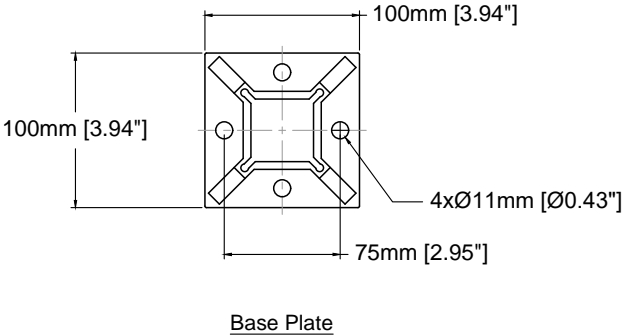

□40x40x2mm
[1.57"x1.57"x0.08"]

POTEAU DE CENTRE

Typical Section

Base Plate

Product Code	A	B	C	D
	mm [in]	mm [in]	mm [in]	mm [in]
SSPSQ40L36L	825 [32.5]	248 [9.8]	323 [12.7]	254 [10.0]
SSPSQ40S40L	927 [36.5]	248 [9.8]	425 [16.7]	254 [10.0]
SSPSQ40L42L	978 [38.5]	248 [9.8]	476 [18.7]	254 [10.0]

POTEAU DE COIN

Product Code	A mm [in]	B mm [in]	C mm [in]	D mm [in]
SSPSQ40L36C	825 [32.5]	248 [9.8]	323 [12.7]	254 [10.0]
SSPSQ40S40C	927 [36.5]	248 [9.8]	425 [16.7]	254 [10.0]
SSPSQ40L42C	978 [38.5]	248 [9.8]	476 [18.7]	254 [10.0]

POTEAU D'EXTREMITE

□40x40x2mm
[1.57"x1.57"x0.08"]

Product Code	A mm [in]	B mm [in]	C mm [in]	D mm [in]
SSPSQ40L36E	825 [32.5]	248 [9.8]	323 [12.7]	254 [10.0]
SSPSQ40S40E	927 [36.5]	248 [9.8]	425 [16.7]	254 [10.0]
SSPSQ40L42E	978 [38.5]	248 [9.8]	476 [18.7]	254 [10.0]