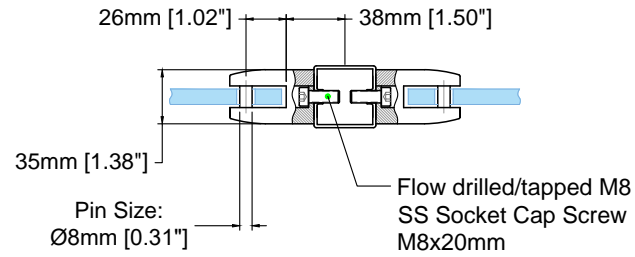

□40x40x2mm
[1.57"x1.57"x0.08"]

POTEAU DE CENTRE

Typical Section

Base Plate

Product Code	A	B	C	D
	mm [in]	mm [in]	mm [in]	mm [in]
SSPSQ40L36L	825 [32.5]	248 [9.8]	323 [12.7]	254 [10.0]
SSPSQ40S40L	927 [36.5]	248 [9.8]	425 [16.7]	254 [10.0]
SSPSQ40L42L	978 [38.5]	248 [9.8]	476 [18.7]	254 [10.0]

POTEAU DE COIN

Product Code	A mm [in]	B mm [in]	C mm [in]	D mm [in]
SSPSQ40L36C	825 [32.5]	248 [9.8]	323 [12.7]	254 [10.0]
SSPSQ40S40C	927 [36.5]	248 [9.8]	425 [16.7]	254 [10.0]
SSPSQ40L42C	978 [38.5]	248 [9.8]	476 [18.7]	254 [10.0]

POTEAU D'EXTREMITE

□40x40x2mm
[1.57"x1.57"x0.08"]

Product Code	A mm [in]	B mm [in]	C mm [in]	D mm [in]
SSPSQ40L36E	825 [32.5]	248 [9.8]	323 [12.7]	254 [10.0]
SSPSQ40S40E	927 [36.5]	248 [9.8]	425 [16.7]	254 [10.0]
SSPSQ40L42E	978 [38.5]	248 [9.8]	476 [18.7]	254 [10.0]