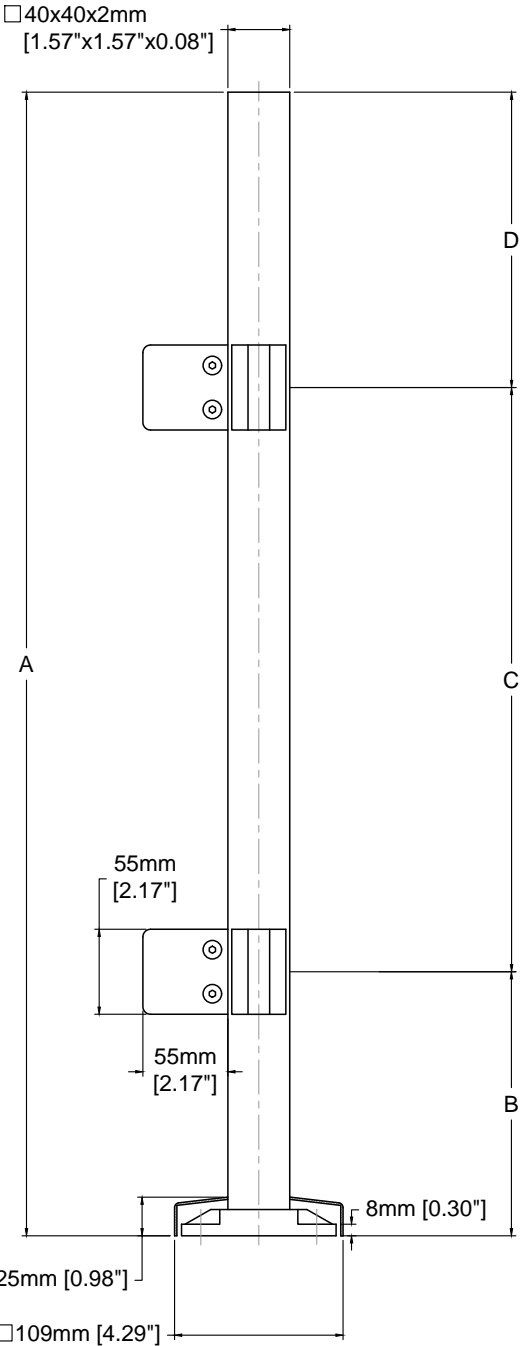

□40x40x2mm
[1.57"x1.57"x0.08"]

POTEAU DE CENTRE

Typical Section

Base Plate

Product Code	A	B	C	D
	mm [in]	mm [in]	mm [in]	mm [in]
SSPSQ40L36L	825 [32.5]	248 [9.8]	323 [12.7]	254 [10.0]
SSPSQ40S40L	927 [36.5]	248 [9.8]	425 [16.7]	254 [10.0]
SSPSQ40L42L	978 [38.5]	248 [9.8]	476 [18.7]	254 [10.0]

POTEAU DE COIN

Product Code	A mm [in]	B mm [in]	C mm [in]	D mm [in]
SSPSQ40L36C	825 [32.5]	248 [9.8]	323 [12.7]	254 [10.0]
SSPSQ40S40C	927 [36.5]	248 [9.8]	425 [16.7]	254 [10.0]
SSPSQ40L42C	978 [38.5]	248 [9.8]	476 [18.7]	254 [10.0]

POTEAU D'EXTREMITE

□40x40x2mm
[1.57"x1.57"x0.08"]

Product Code	A mm [in]	B mm [in]	C mm [in]	D mm [in]
SSPSQ40L36E	825 [32.5]	248 [9.8]	323 [12.7]	254 [10.0]
SSPSQ40S40E	927 [36.5]	248 [9.8]	425 [16.7]	254 [10.0]
SSPSQ40L42E	978 [38.5]	248 [9.8]	476 [18.7]	254 [10.0]