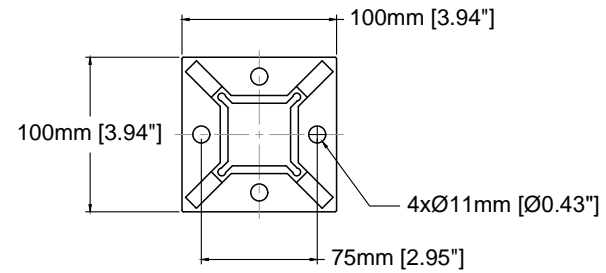

□40x40x2mm
[1.57"x1.57"x0.08"]

POTEAU DE CENTRE

Typical Section

Base Plate

Product Code	A	B	C	D
	mm [in]	mm [in]	mm [in]	mm [in]
SSPSQ40L36L	825 [32.5]	248 [9.8]	323 [12.7]	254 [10.0]
SSPSQ40S40L	927 [36.5]	248 [9.8]	425 [16.7]	254 [10.0]
SSPSQ40L42L	978 [38.5]	248 [9.8]	476 [18.7]	254 [10.0]

POTEAU DE COIN

Product Code	A mm [in]	B mm [in]	C mm [in]	D mm [in]
SSPSQ40L36C	825 [32.5]	248 [9.8]	323 [12.7]	254 [10.0]
SSPSQ40S40C	927 [36.5]	248 [9.8]	425 [16.7]	254 [10.0]
SSPSQ40L42C	978 [38.5]	248 [9.8]	476 [18.7]	254 [10.0]

POTEAU D'EXTREMITE

□40x40x2mm
[1.57"x1.57"x0.08"]

Product Code	A mm [in]	B mm [in]	C mm [in]	D mm [in]
SSPSQ40L36E	825 [32.5]	248 [9.8]	323 [12.7]	254 [10.0]
SSPSQ40S40E	927 [36.5]	248 [9.8]	425 [16.7]	254 [10.0]
SSPSQ40L42E	978 [38.5]	248 [9.8]	476 [18.7]	254 [10.0]