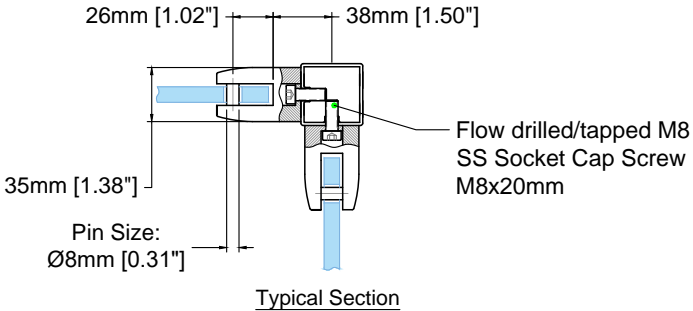

□40x40x2mm
[1.57"x1.57"x0.08"]

POTEAU DE CENTRE

Typical Section

Base Plate

Product Code	A	B	C	D
	mm [in]	mm [in]	mm [in]	mm [in]
SSPSQ40L36L	825 [32.5]	248 [9.8]	323 [12.7]	254 [10.0]
SSPSQ40S40L	927 [36.5]	248 [9.8]	425 [16.7]	254 [10.0]
SSPSQ40L42L	978 [38.5]	248 [9.8]	476 [18.7]	254 [10.0]

POTEAU DE COIN

Product Code	A mm [in]	B mm [in]	C mm [in]	D mm [in]
SSPSQ40L36C	825 [32.5]	248 [9.8]	323 [12.7]	254 [10.0]
SSPSQ40S40C	927 [36.5]	248 [9.8]	425 [16.7]	254 [10.0]
SSPSQ40L42C	978 [38.5]	248 [9.8]	476 [18.7]	254 [10.0]

POTEAU D'EXTREMITE

□40x40x2mm
[1.57"x1.57"x0.08"]

Product Code	A mm [in]	B mm [in]	C mm [in]	D mm [in]
SSPSQ40L36E	825 [32.5]	248 [9.8]	323 [12.7]	254 [10.0]
SSPSQ40S40E	927 [36.5]	248 [9.8]	425 [16.7]	254 [10.0]
SSPSQ40L42E	978 [38.5]	248 [9.8]	476 [18.7]	254 [10.0]