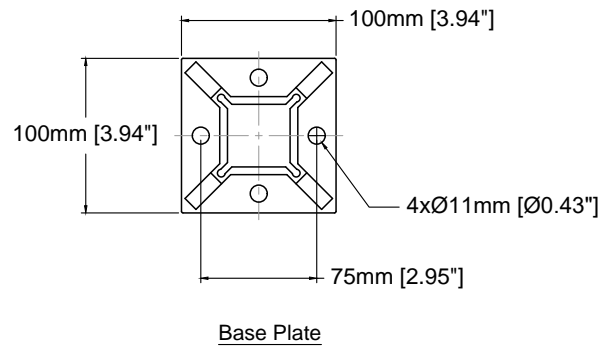

□40x40x2mm
[1.57"x1.57"x0.08"]

POTEAU DE CENTRE

Typical Section

Base Plate

Product Code	A	B	C	D
	mm [in]	mm [in]	mm [in]	mm [in]
SSPSQ40L36L	825 [32.5]	248 [9.8]	323 [12.7]	254 [10.0]
SSPSQ40S40L	927 [36.5]	248 [9.8]	425 [16.7]	254 [10.0]
SSPSQ40L42L	978 [38.5]	248 [9.8]	476 [18.7]	254 [10.0]

POTEAU DE COIN

Product Code	A mm [in]	B mm [in]	C mm [in]	D mm [in]
SSPSQ40L36C	825 [32.5]	248 [9.8]	323 [12.7]	254 [10.0]
SSPSQ40S40C	927 [36.5]	248 [9.8]	425 [16.7]	254 [10.0]
SSPSQ40L42C	978 [38.5]	248 [9.8]	476 [18.7]	254 [10.0]

POTEAU D'EXTREMITE

□40x40x2mm
[1.57"x1.57"x0.08"]

Product Code	A mm [in]	B mm [in]	C mm [in]	D mm [in]
SSPSQ40L36E	825 [32.5]	248 [9.8]	323 [12.7]	254 [10.0]
SSPSQ40S40E	927 [36.5]	248 [9.8]	425 [16.7]	254 [10.0]
SSPSQ40L42E	978 [38.5]	248 [9.8]	476 [18.7]	254 [10.0]