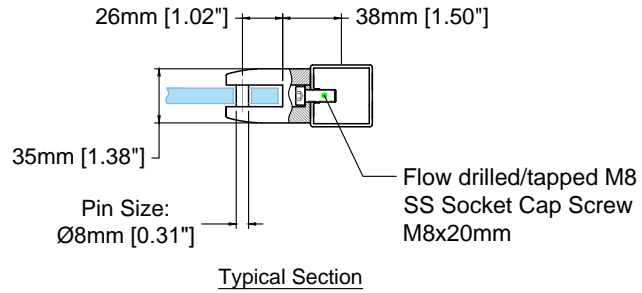

□40x40x2mm
[1.57"x1.57"x0.08"]

POTEAU DE CENTRE

Typical Section

Base Plate

Product Code	A	B	C	D
	mm [in]	mm [in]	mm [in]	mm [in]
SSPSQ40L36L	825 [32.5]	248 [9.8]	323 [12.7]	254 [10.0]
SSPSQ40S40L	927 [36.5]	248 [9.8]	425 [16.7]	254 [10.0]
SSPSQ40L42L	978 [38.5]	248 [9.8]	476 [18.7]	254 [10.0]

POTEAU DE COIN

Product Code	A mm [in]	B mm [in]	C mm [in]	D mm [in]
SSPSQ40L36C	825 [32.5]	248 [9.8]	323 [12.7]	254 [10.0]
SSPSQ40S40C	927 [36.5]	248 [9.8]	425 [16.7]	254 [10.0]
SSPSQ40L42C	978 [38.5]	248 [9.8]	476 [18.7]	254 [10.0]

POTEAU D'EXTREMITE

□40x40x2mm
[1.57"x1.57"x0.08"]

Product Code	A mm [in]	B mm [in]	C mm [in]	D mm [in]
SSPSQ40L36E	825 [32.5]	248 [9.8]	323 [12.7]	254 [10.0]
SSPSQ40S40E	927 [36.5]	248 [9.8]	425 [16.7]	254 [10.0]
SSPSQ40L42E	978 [38.5]	248 [9.8]	476 [18.7]	254 [10.0]