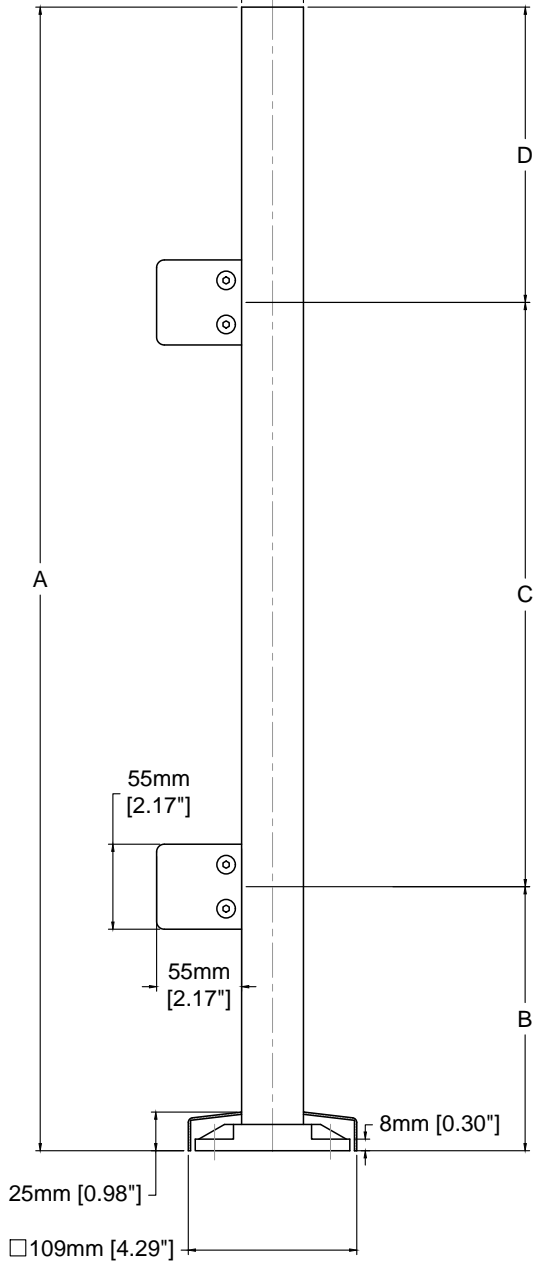

□40x40x2mm
[1.57"x1.57"x0.08"]

POTEAU DE CENTRE

Typical Section

Base Plate

Product Code	A	B	C	D
	mm [in]	mm [in]	mm [in]	mm [in]
SSPSQ40L36L	825 [32.5]	248 [9.8]	323 [12.7]	254 [10.0]
SSPSQ40S40L	927 [36.5]	248 [9.8]	425 [16.7]	254 [10.0]
SSPSQ40L42L	978 [38.5]	248 [9.8]	476 [18.7]	254 [10.0]

POTEAU DE COIN

Product Code	A mm [in]	B mm [in]	C mm [in]	D mm [in]
SSPSQ40L36C	825 [32.5]	248 [9.8]	323 [12.7]	254 [10.0]
SSPSQ40S40C	927 [36.5]	248 [9.8]	425 [16.7]	254 [10.0]
SSPSQ40L42C	978 [38.5]	248 [9.8]	476 [18.7]	254 [10.0]

POTEAU D'EXTREMITE

□40x40x2mm
[1.57"x1.57"x0.08"]

Product Code	A mm [in]	B mm [in]	C mm [in]	D mm [in]
SSPSQ40L36E	825 [32.5]	248 [9.8]	323 [12.7]	254 [10.0]
SSPSQ40S40E	927 [36.5]	248 [9.8]	425 [16.7]	254 [10.0]
SSPSQ40L42E	978 [38.5]	248 [9.8]	476 [18.7]	254 [10.0]