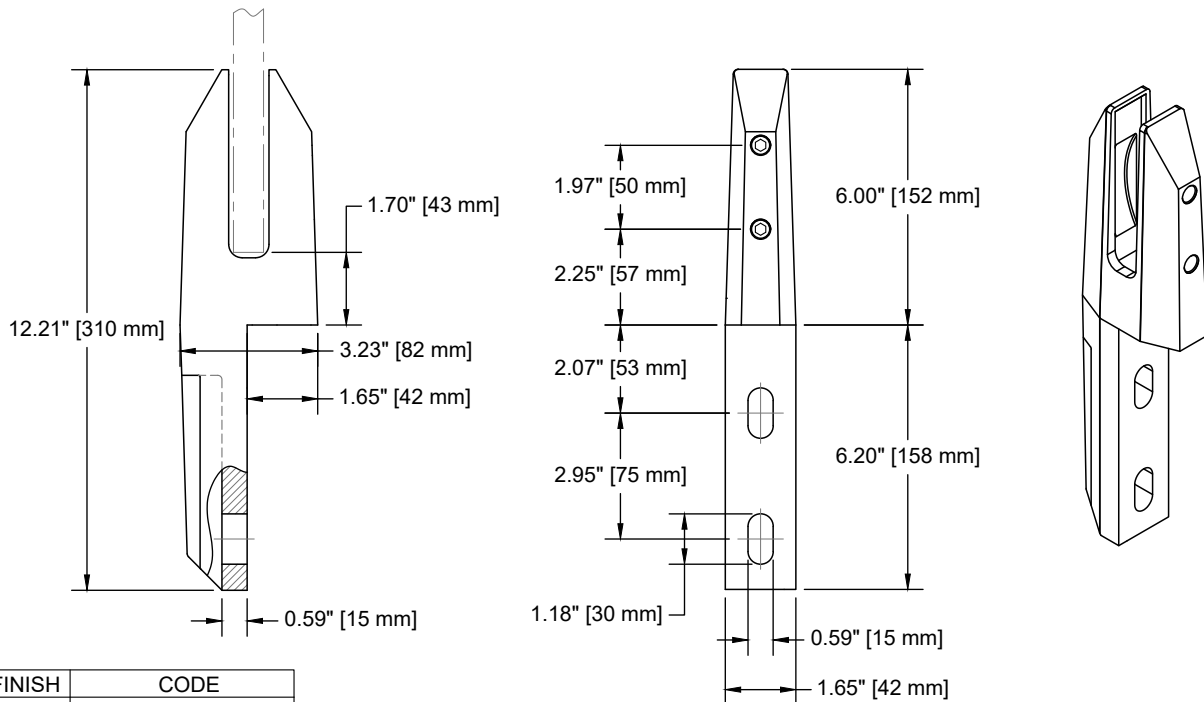

## Dimensions

FINISH	CODE
Satin	LSSSPIGOTEDGE

## Gasket Installation

### Step 3

Glass Size	Gasket Colour
12-13.5	Yellow + Red
13.5-15	Yellow + White
15-16	Green + Red
16-17.52	Green + White