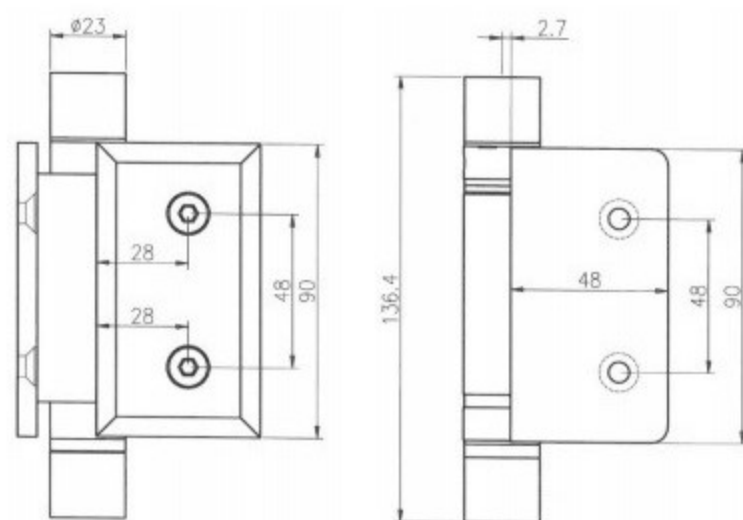

Charnière verre à verre 180°

Charnière poteau carré

Charnière poteau rond

Gate

Note:
Glass sizes (800 x 1200 mm) for the gate are just as a guideline.