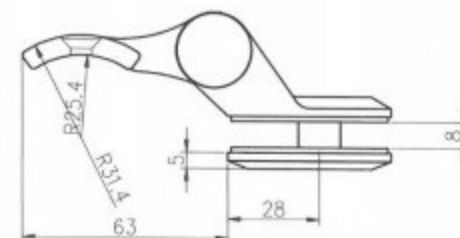

Charnière verre à verre 180°

Charnière poteau carré

Charnière poteau rond

Gate

Note:
Glass sizes (800 x 1200 mm) for the gate are just as a guideline.