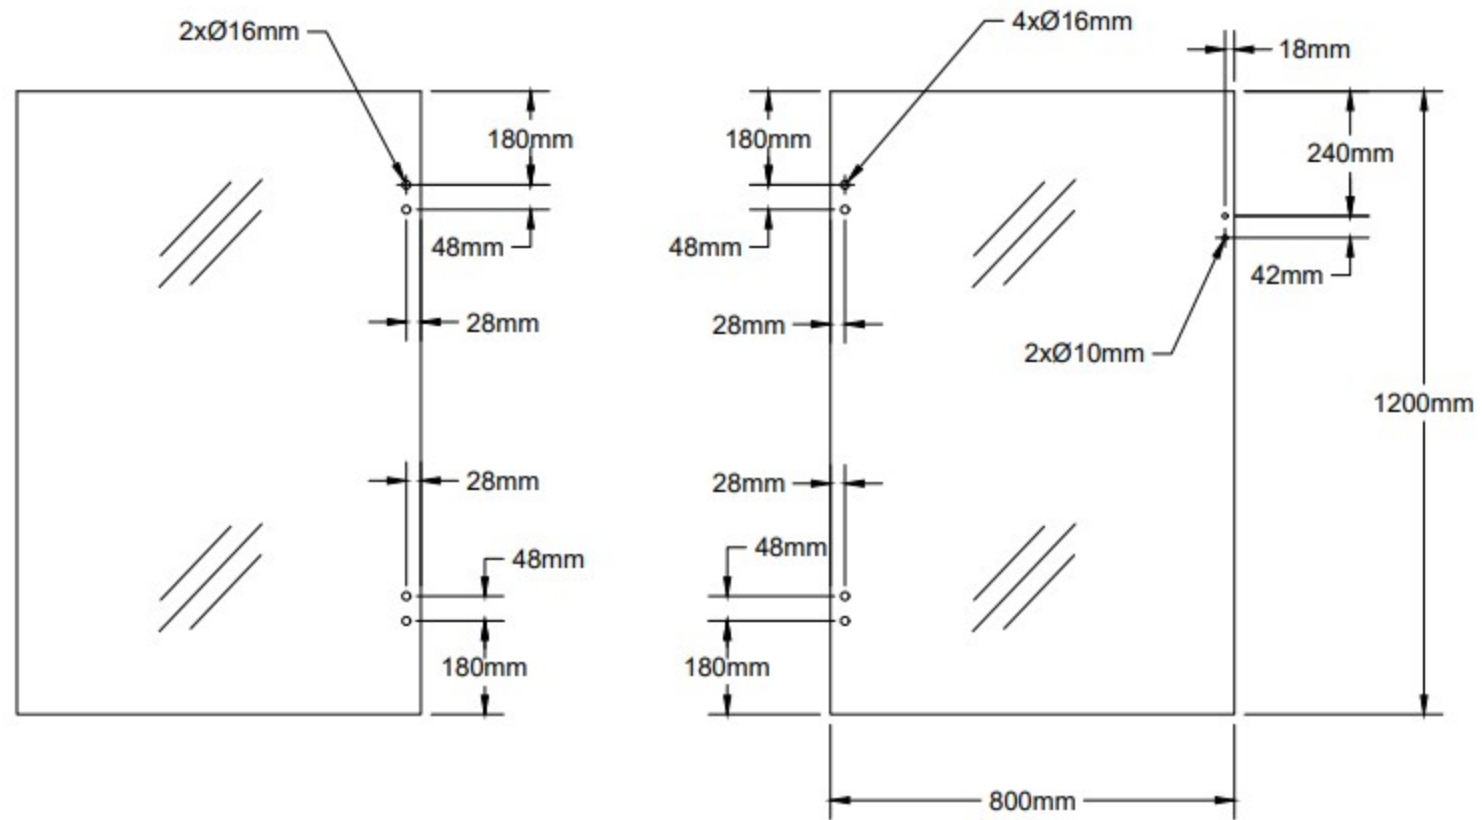

Charnière verre à verre 180°

Charnière poteau carré

Charnière poteau rond

Gate

Note:
Glass sizes (800 x 1200 mm) for the gate are just as a guideline.