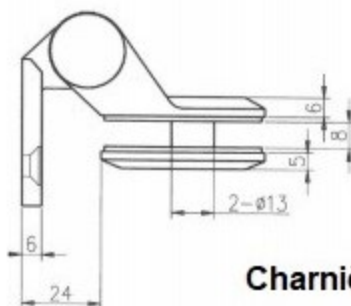

Charnière verre à verre 180°

Charnière poteau carré

Charnière poteau rond

Gate

Note:
Glass sizes (800 x 1200 mm) for the gate are just as a guideline.