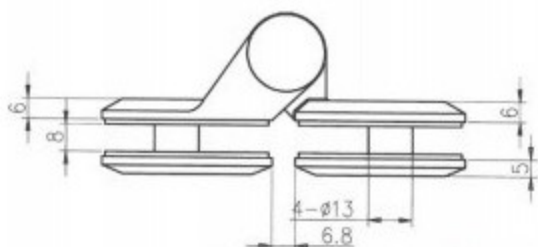

Charnière verre à verre 180°

Charnière poteau carré

Charnière poteau rond

Gate

Note:
Glass sizes (800 x 1200 mm) for the gate are just as a guideline.