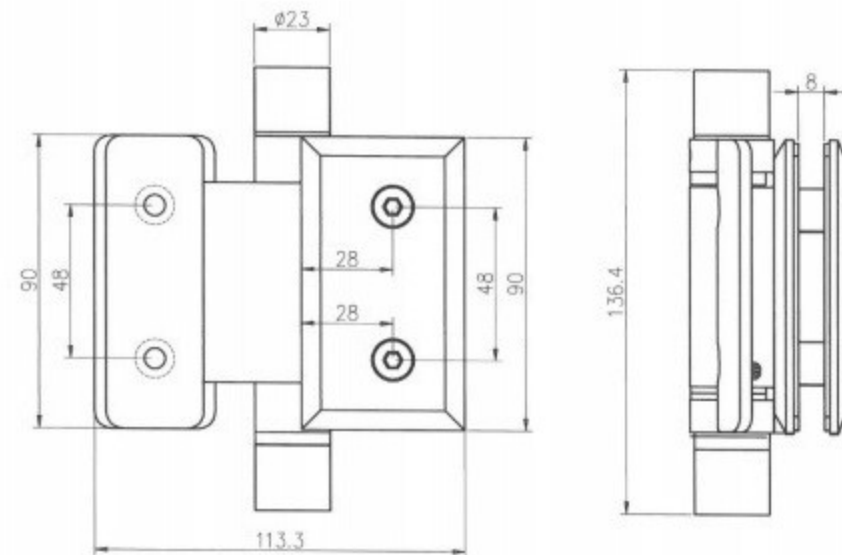

Charnière verre à verre 180°

Charnière poteau carré

Charnière poteau rond

Gate

Note:
Glass sizes (800 x 1200 mm) for the gate are just as a guideline.