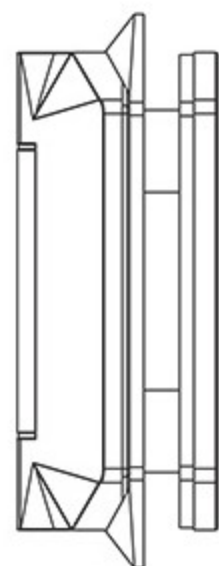

FRONT VIEW

TOP VIEW

REAR VIEW

SIDE VIEW

SOFT CLOSE SELF-CLOSING POLARIS
GLASS TO GLASS HINGE

GLASS CUT-OUT TOP AND BOTTOM
(ALL DIMENSIONS IN MILLIMETRES)

FRONT VIEW

TOP VIEW

REAR VIEW

SIDE VIEW

SOFT CLOSE SELF-CLOSING POLARIS
GLASS TO WALL HINGE

GLASS CUT-OUT TOP AND BOTTOM
(ALL DIMENSIONS IN MILLIMETRES)