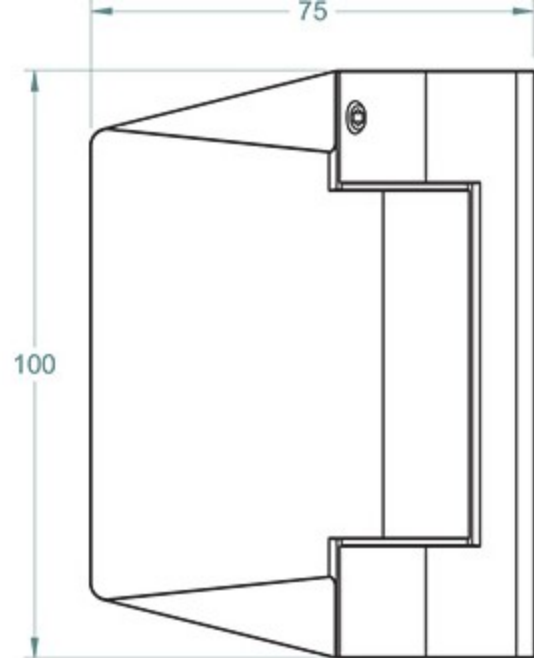

FRONT VIEW

TOP VIEW

REAR VIEW

SIDE VIEW

SOFT CLOSE SELF-CLOSING POLARIS
GLASS TO GLASS HINGE

GLASS CUT-OUT TOP AND BOTTOM
(ALL DIMENSIONS IN MILLIMETRES)

FRONT VIEW

TOP VIEW

REAR VIEW

SIDE VIEW

SOFT CLOSE SELF-CLOSING POLARIS
GLASS TO WALL HINGE

GLASS CUT-OUT TOP AND BOTTOM
(ALL DIMENSIONS IN MILLIMETRES)