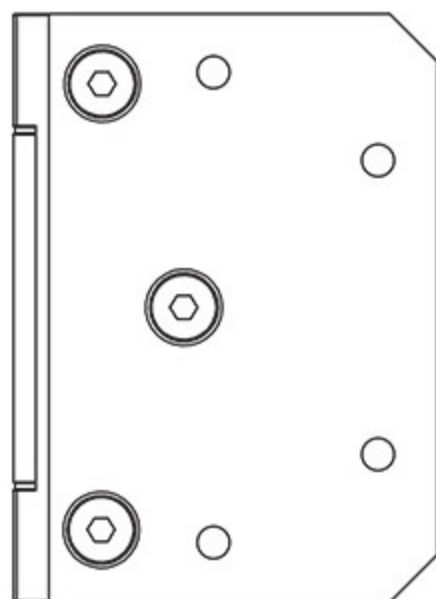

FRONT VIEW

TOP VIEW

REAR VIEW

SIDE VIEW

SOFT CLOSE SELF-CLOSING POLARIS
GLASS TO GLASS HINGE

GLASS CUT-OUT TOP AND BOTTOM
(ALL DIMENSIONS IN MILLIMETRES)

FRONT VIEW

TOP VIEW

REAR VIEW

SIDE VIEW

SOFT CLOSE SELF-CLOSING POLARIS
GLASS TO WALL HINGE

GLASS CUT-OUT TOP AND BOTTOM
(ALL DIMENSIONS IN MILLIMETRES)