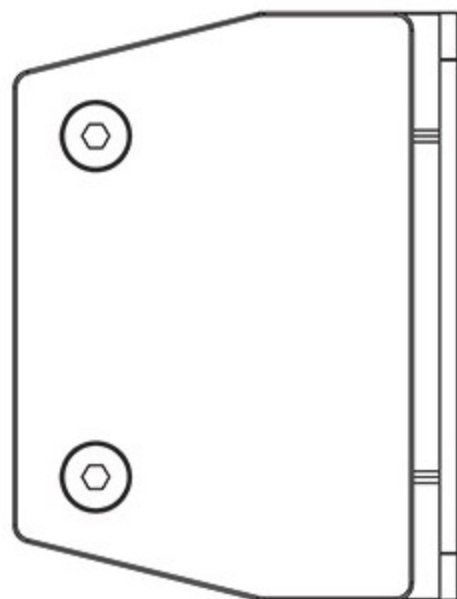

FRONT VIEW

TOP VIEW

REAR VIEW

SIDE VIEW

SOFT CLOSE SELF-CLOSING POLARIS
GLASS TO GLASS HINGE

GLASS CUT-OUT TOP AND BOTTOM
(ALL DIMENSIONS IN MILLIMETRES)

FRONT VIEW

TOP VIEW

REAR VIEW

SIDE VIEW

SOFT CLOSE SELF-CLOSING POLARIS
GLASS TO WALL HINGE

GLASS CUT-OUT TOP AND BOTTOM
(ALL DIMENSIONS IN MILLIMETRES)