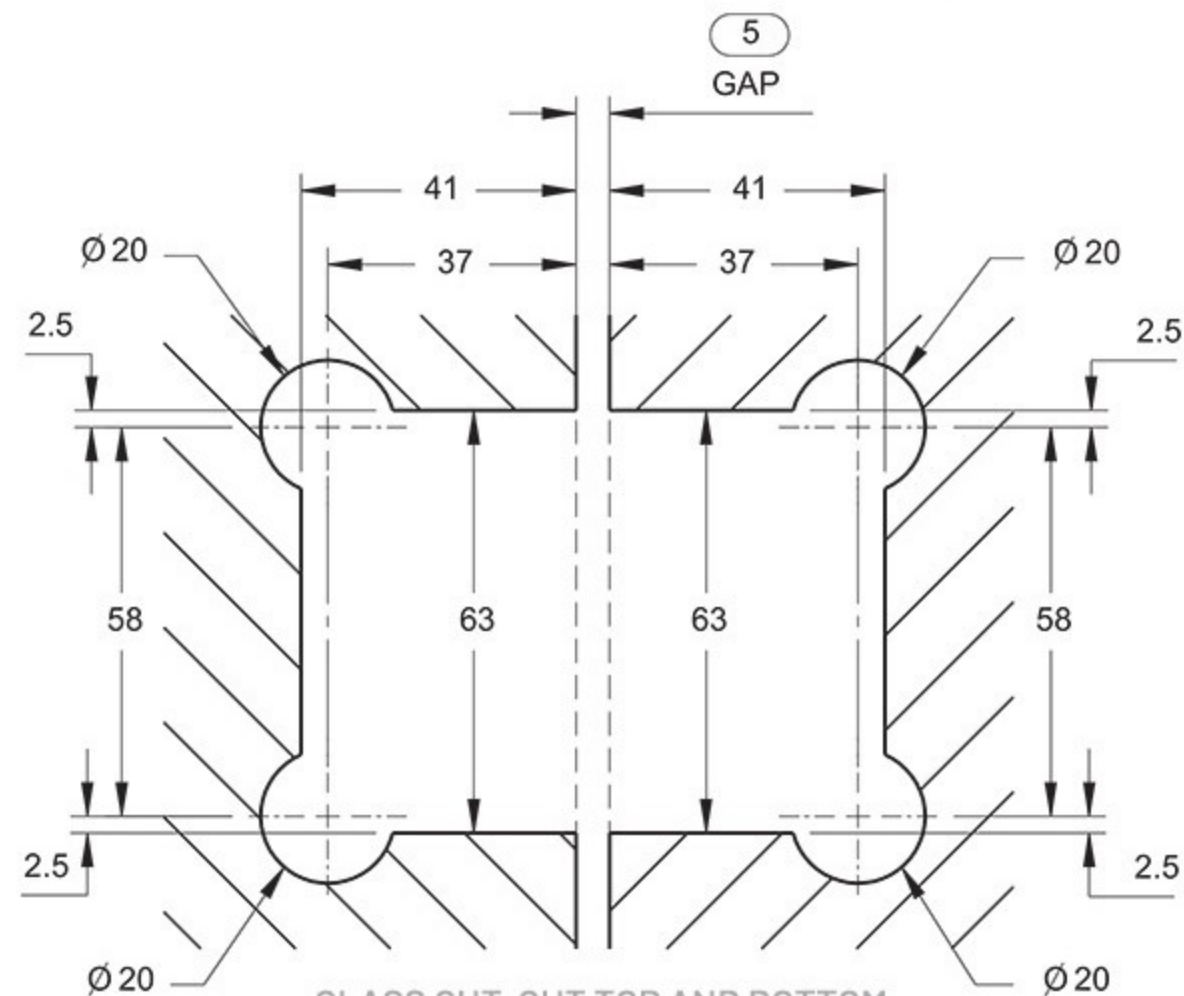

FRONT VIEW

TOP VIEW

REAR VIEW

SIDE VIEW

SOFT CLOSE SELF-CLOSING POLARIS
GLASS TO GLASS HINGE

GLASS CUT-OUT TOP AND BOTTOM
(ALL DIMENSIONS IN MILLIMETRES)

FRONT VIEW

TOP VIEW

REAR VIEW

SIDE VIEW

SOFT CLOSE SELF-CLOSING POLARIS
GLASS TO WALL HINGE

GLASS CUT-OUT TOP AND BOTTOM
(ALL DIMENSIONS IN MILLIMETRES)