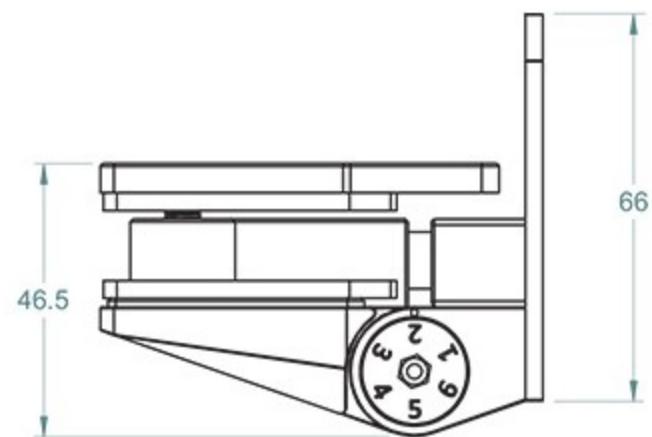

FRONT VIEW

TOP VIEW

REAR VIEW

SIDE VIEW

SOFT CLOSE SELF-CLOSING POLARIS
GLASS TO GLASS HINGE

GLASS CUT-OUT TOP AND BOTTOM
(ALL DIMENSIONS IN MILLIMETRES)

FRONT VIEW

TOP VIEW

REAR VIEW

SIDE VIEW

SOFT CLOSE SELF-CLOSING POLARIS
GLASS TO WALL HINGE

GLASS CUT-OUT TOP AND BOTTOM
(ALL DIMENSIONS IN MILLIMETRES)