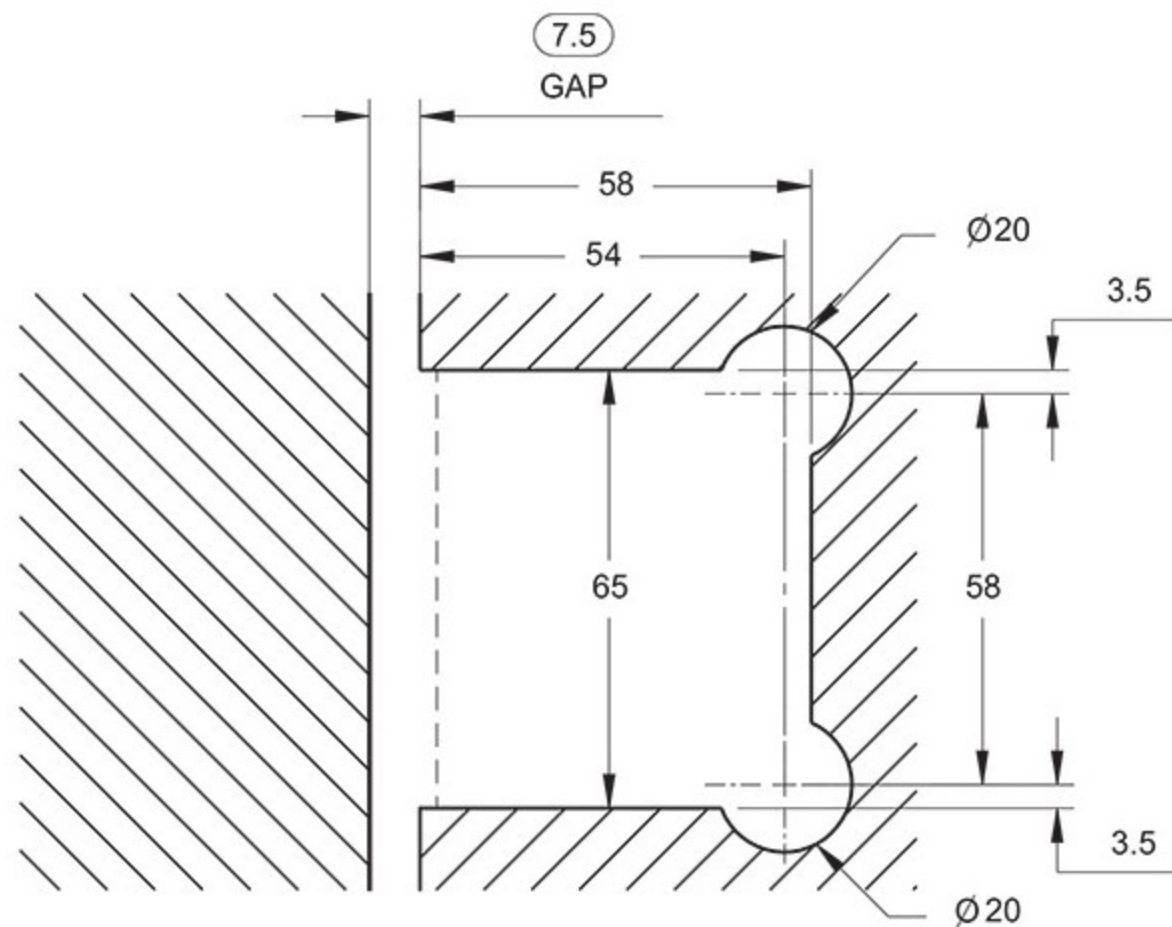

FRONT VIEW

TOP VIEW

REAR VIEW

SIDE VIEW

SOFT CLOSE SELF-CLOSING POLARIS
GLASS TO GLASS HINGE

GLASS CUT-OUT TOP AND BOTTOM
(ALL DIMENSIONS IN MILLIMETRES)

FRONT VIEW

TOP VIEW

REAR VIEW

SIDE VIEW

SOFT CLOSE SELF-CLOSING POLARIS
GLASS TO WALL HINGE

GLASS CUT-OUT TOP AND BOTTOM
(ALL DIMENSIONS IN MILLIMETRES)