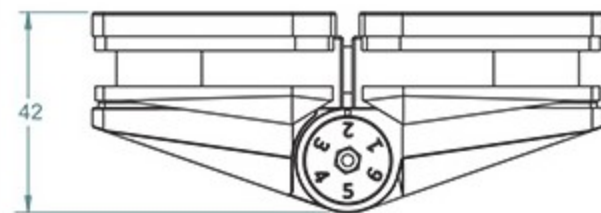

FRONT VIEW

TOP VIEW

REAR VIEW

SIDE VIEW

SOFT CLOSE SELF-CLOSING POLARIS
GLASS TO GLASS HINGE

GLASS CUT-OUT TOP AND BOTTOM
(ALL DIMENSIONS IN MILLIMETRES)

FRONT VIEW

TOP VIEW

REAR VIEW

SIDE VIEW

SOFT CLOSE SELF-CLOSING POLARIS
GLASS TO WALL HINGE

GLASS CUT-OUT TOP AND BOTTOM
(ALL DIMENSIONS IN MILLIMETRES)