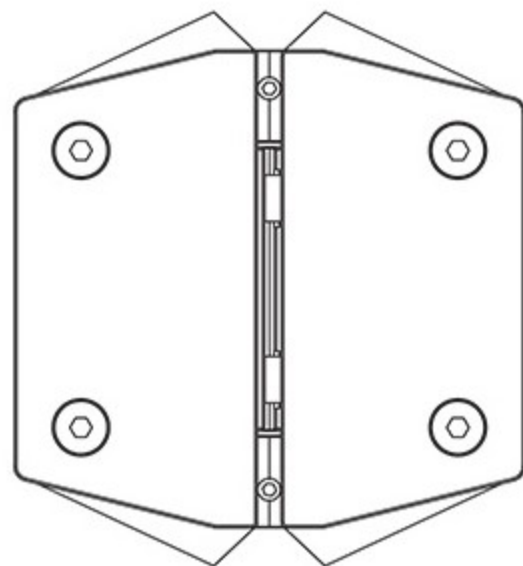

FRONT VIEW

TOP VIEW

REAR VIEW

SIDE VIEW

SOFT CLOSE SELF-CLOSING POLARIS
GLASS TO GLASS HINGE

GLASS CUT-OUT TOP AND BOTTOM
(ALL DIMENSIONS IN MILLIMETRES)

FRONT VIEW

TOP VIEW

REAR VIEW

SIDE VIEW

SOFT CLOSE SELF-CLOSING POLARIS
GLASS TO WALL HINGE

GLASS CUT-OUT TOP AND BOTTOM
(ALL DIMENSIONS IN MILLIMETRES)