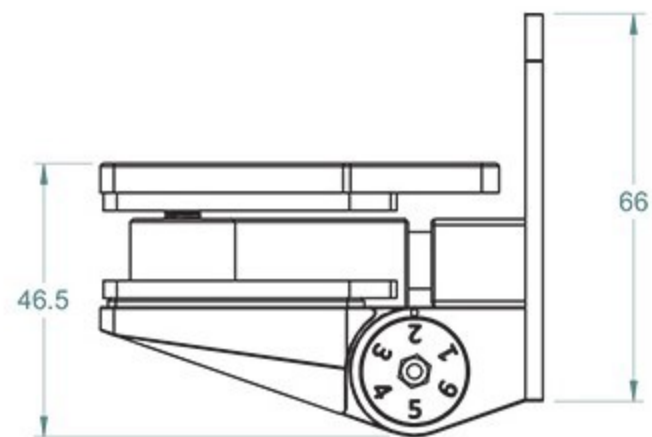

FRONT VIEW

TOP VIEW

REAR VIEW

SIDE VIEW

SOFT CLOSE SELF-CLOSING POLARIS  
GLASS TO GLASS HINGE

FRONT VIEW

TOP VIEW

REAR VIEW

SIDE VIEW

SOFT CLOSE SELF-CLOSING POLARIS  
GLASS TO WALL HINGE