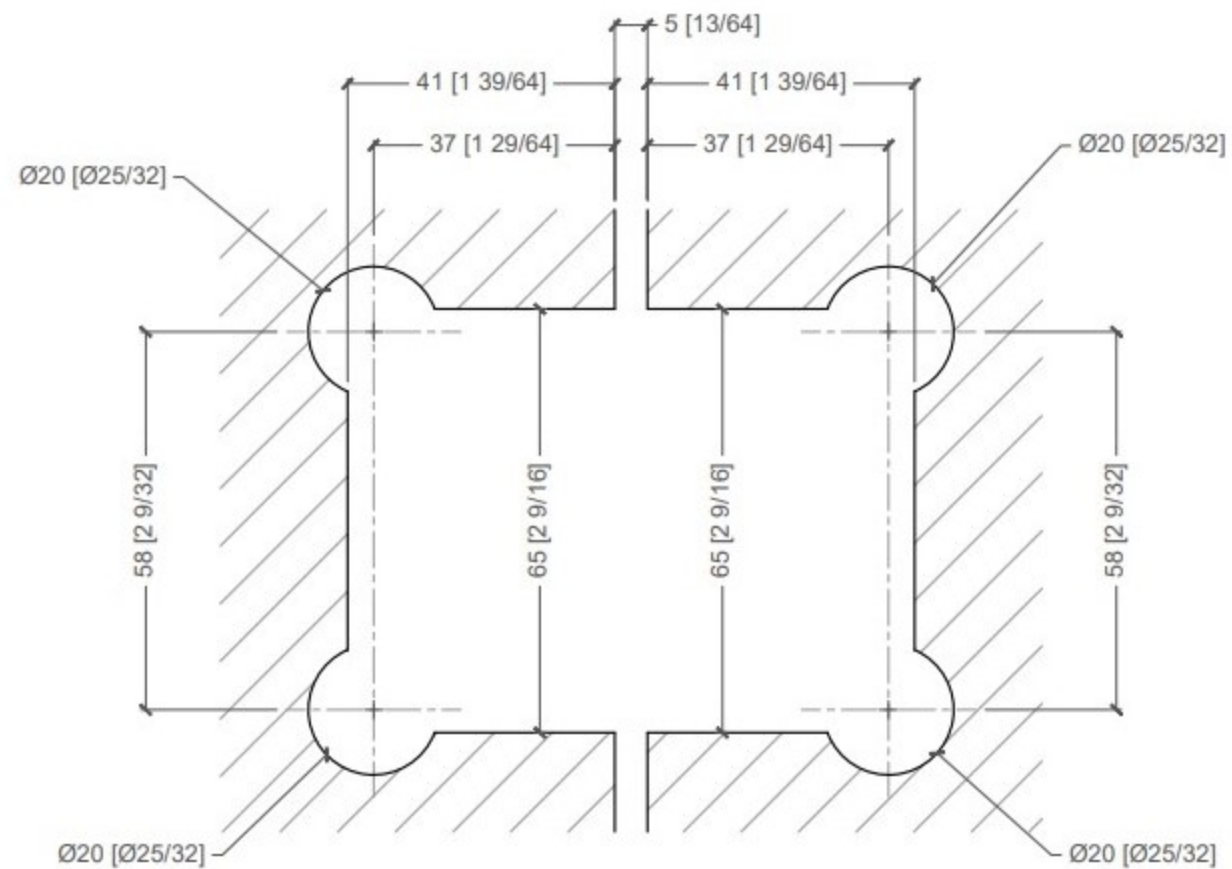

FRONT VIEW

TOP VIEW

REAR VIEW

SIDE VIEW

SOFT CLOSE SELF-CLOSING POLARIS  
GLASS TO GLASS HINGE

FRONT VIEW

TOP VIEW

REAR VIEW

SIDE VIEW

SOFT CLOSE SELF-CLOSING POLARIS  
GLASS TO WALL HINGE