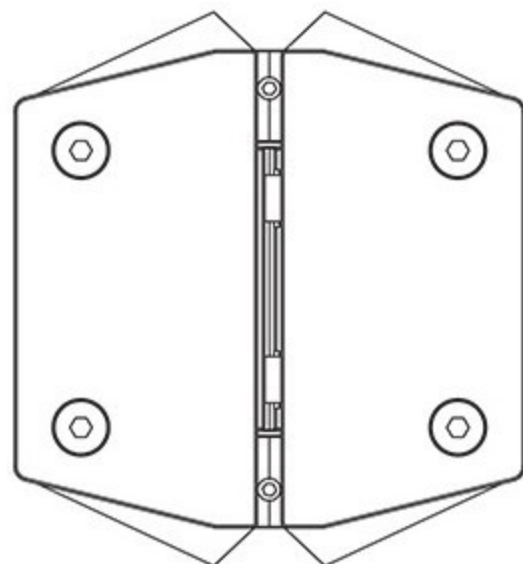

FRONT VIEW

TOP VIEW

REAR VIEW

SIDE VIEW

SOFT CLOSE SELF-CLOSING POLARIS  
GLASS TO GLASS HINGE

FRONT VIEW

TOP VIEW

REAR VIEW

SIDE VIEW

SOFT CLOSE SELF-CLOSING POLARIS  
GLASS TO WALL HINGE