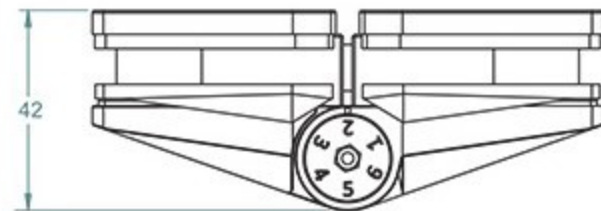

FRONT VIEW

TOP VIEW

REAR VIEW

SIDE VIEW

SOFT CLOSE SELF-CLOSING POLARIS  
GLASS TO GLASS HINGE

FRONT VIEW

TOP VIEW

REAR VIEW

SIDE VIEW

SOFT CLOSE SELF-CLOSING POLARIS  
GLASS TO WALL HINGE