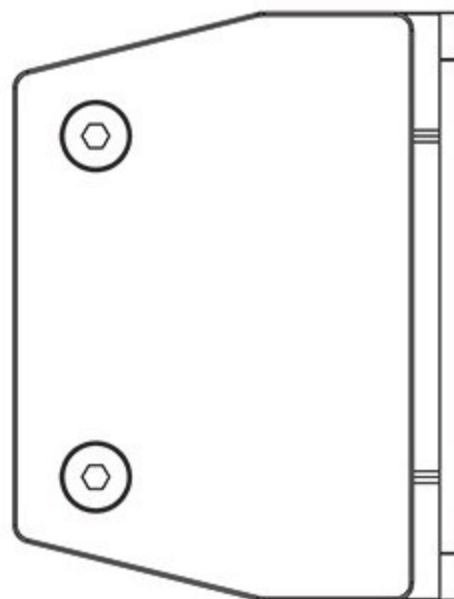

FRONT VIEW

TOP VIEW

REAR VIEW

SIDE VIEW

SOFT CLOSE SELF-CLOSING POLARIS  
GLASS TO GLASS HINGE

FRONT VIEW

TOP VIEW

REAR VIEW

SIDE VIEW

SOFT CLOSE SELF-CLOSING POLARIS  
GLASS TO WALL HINGE