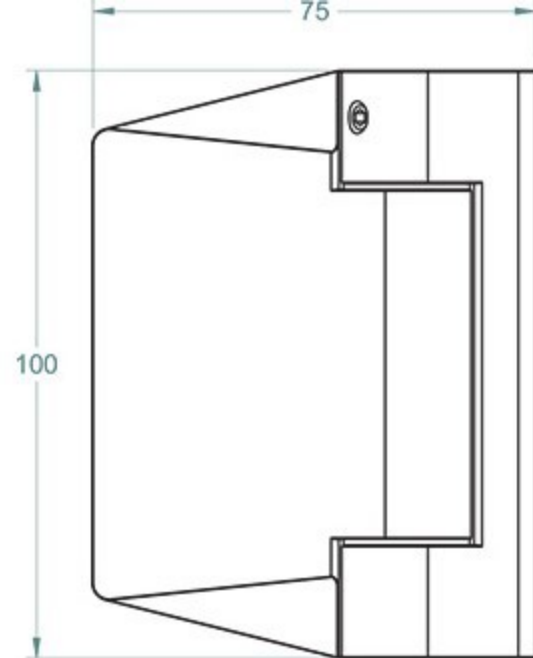

FRONT VIEW

TOP VIEW

REAR VIEW

SIDE VIEW

SOFT CLOSE SELF-CLOSING POLARIS  
GLASS TO GLASS HINGE

FRONT VIEW

TOP VIEW

REAR VIEW

SIDE VIEW

SOFT CLOSE SELF-CLOSING POLARIS  
GLASS TO WALL HINGE