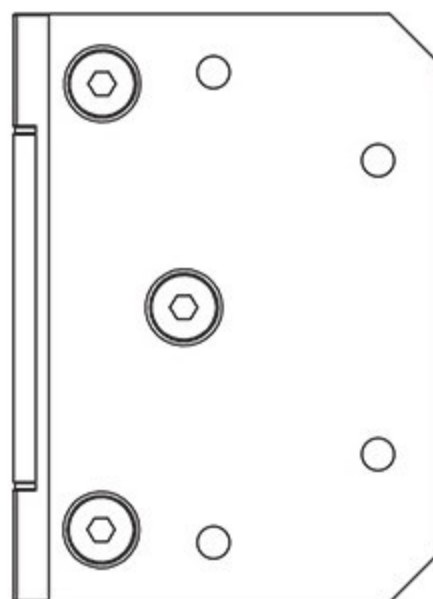

FRONT VIEW

TOP VIEW

REAR VIEW

SIDE VIEW

SOFT CLOSE SELF-CLOSING POLARIS  
GLASS TO GLASS HINGE

FRONT VIEW

TOP VIEW

REAR VIEW

SIDE VIEW

SOFT CLOSE SELF-CLOSING POLARIS  
GLASS TO WALL HINGE